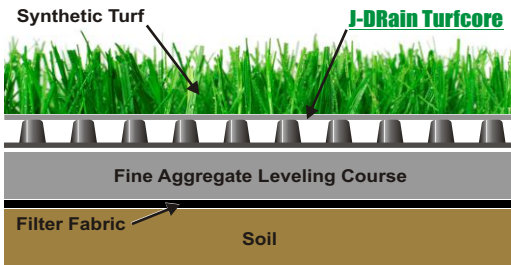

J-DRain® Turfcore

Athletic Field Drainage

▲ 8 ft. widths
for easier installation