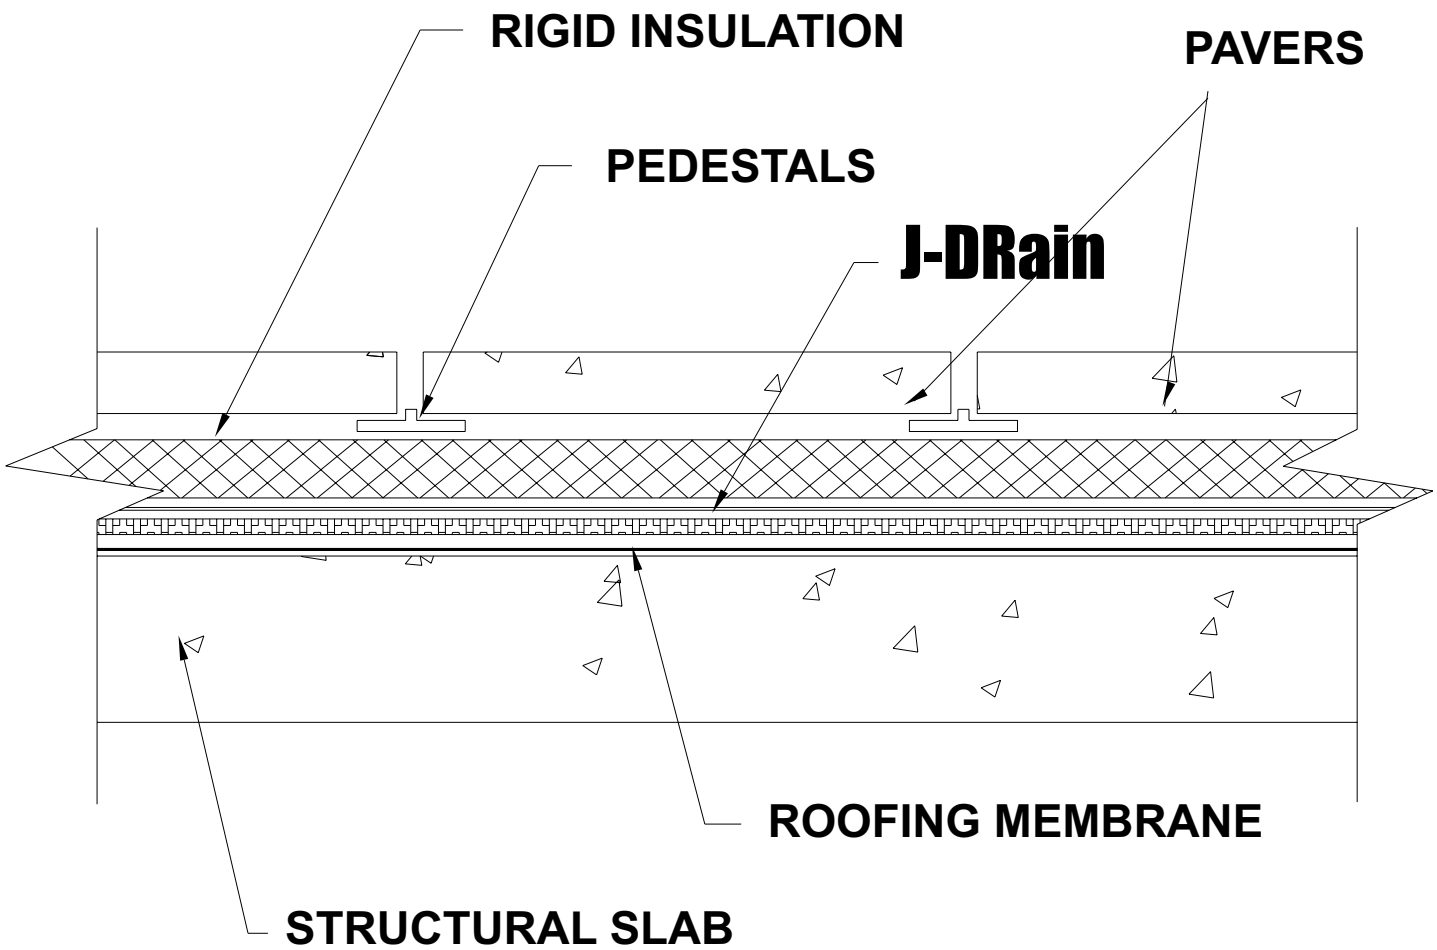

J-DRain®

Prefabricated Drainage Composites

TYPICAL PAVER /
PEDESTAL DETAIL

J-DRain 300 / 400 / 700
Series Series Series

JDR Enterprises, Inc.

292 S. Main St., Suite 200 Alpharetta, GA 30009

(800) 843-7569 (770) 442-1461 Fax: (770) 664-7951