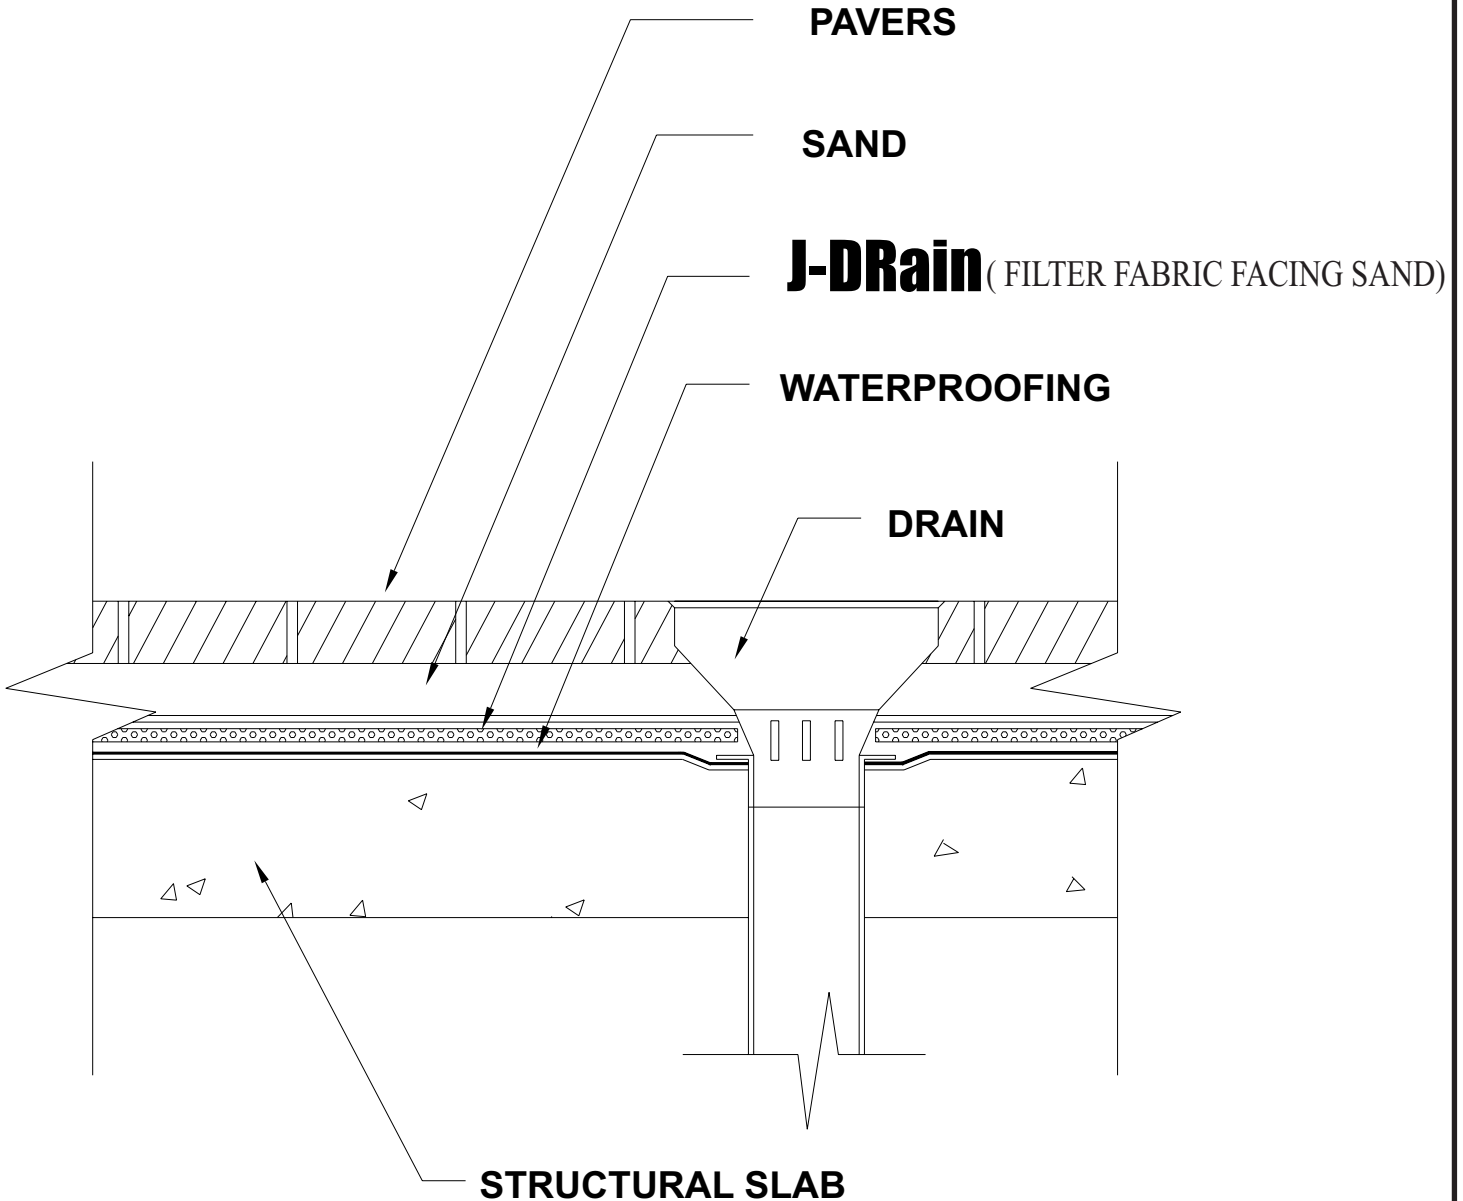

## TYPICAL PLAZA DECK DETAIL

**J-DRain 300 / 400 / 700**  
Series      Series      Series