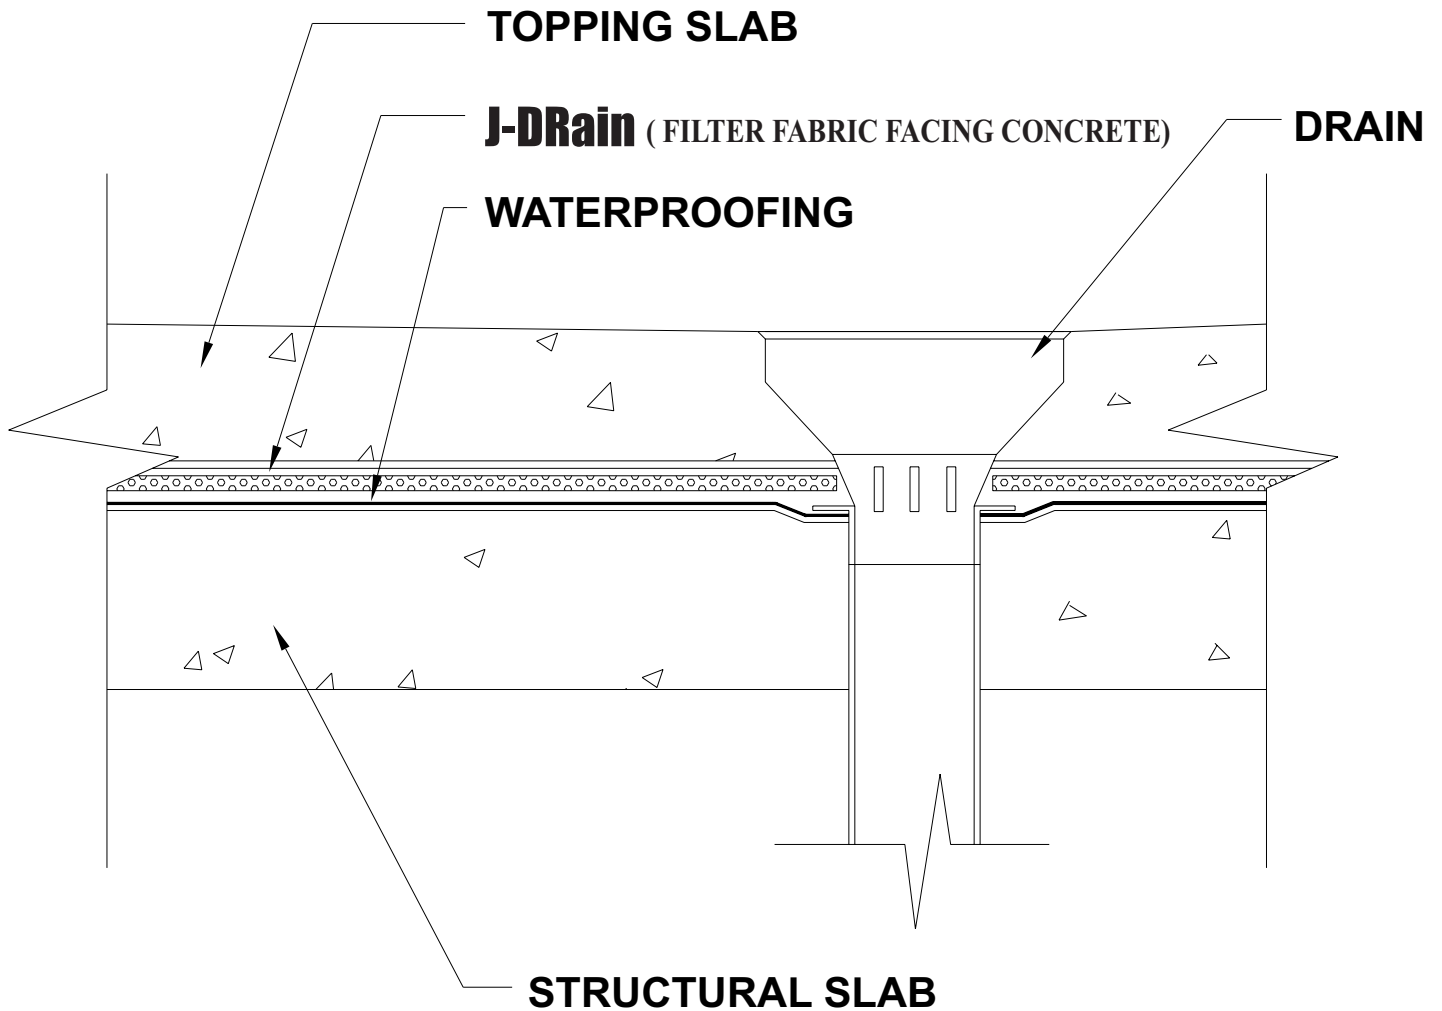

J-DRain®

Prefabricated Drainage Composites

TYPICAL SPLIT-SLAB DETAIL
J-DRain 300 / 400 / 700 / 990
Series Series Series

JDR Enterprises, Inc.

292 S. Main St., Suite 200 Alpharetta, GA 30009

(800) 843-7569 (770) 442-1461 Fax: (770) 664-7951